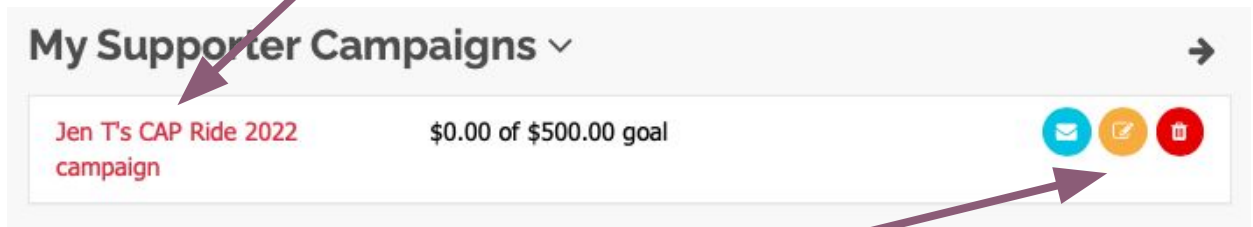

# HOW TO EDIT YOUR CAMPAIGN

for your Canada Africa Partnership Ride

- 3** To edit your campaign, open up the menu on the right, click **My Profile** and either **View Profile** or **My Campaigns**

Both will pull up the same information for your campaign

**My Supporter Campaigns** ▾

Jen T's CAP Ride 2022  
campaign

\$0.00 of \$500.00 goal

# HOW TO EDIT YOUR CAMPAIGN

for your Canada Africa Partnership Ride

**4** Clicking the Title of your campaign will open up the front end view of your campaign page. This is the page your supporters will see.

The buttons on the right will allow you to edit your campaign

The blue circle allows you to post an update message to your page (or view past updates)

The yellow circle allows you to edit the information on your page